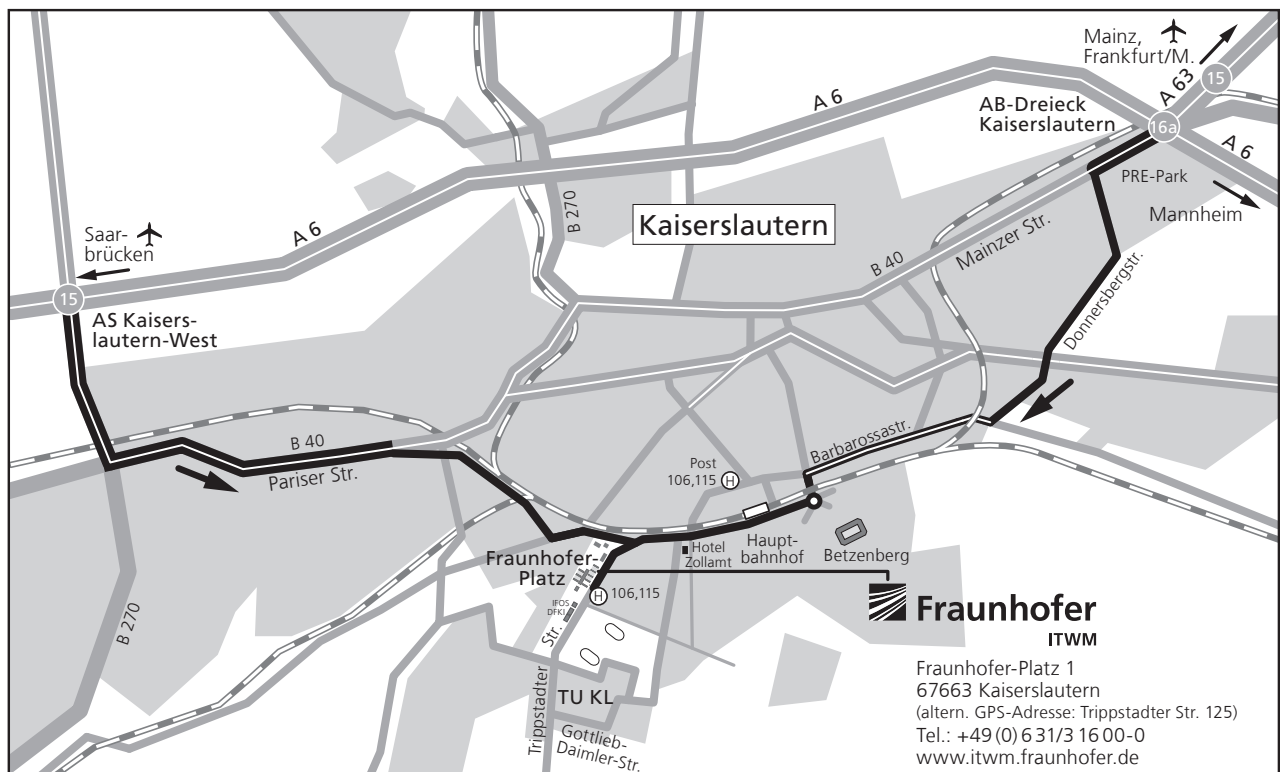

APPROACH

Fraunhofer-Zentrum Kaiserslautern
Fraunhofer-Platz 1 • 67663 Kaiserslautern

By car: Coming from the West on Autobahn A6, take the exit Kaiserslautern-West (15), then go towards downtown and follow the signs towards the university. Before you get to the university, you will reach the Fraunhofer-Zentrum a few hundred meters down Trippstadter Straße, on the right side. Coming from the East on Autobahn A6 or A63, take the exit "Autobahndreieck Kaiserslautern" (16a or 15) and follow the sign "Stadtmitte", then "Universität". It is best to use the detour behind the train station via Zollamtstraße; at the end of the street, turn onto Trippstadter Straße.

By rail and bus: From Kaiserslautern-Hauptbahnhof (main station), you may take a taxi (approx. 2 km) or the bus from stop "Post" (walking distance from main station: appr. 3 min.) no. 106 to "Mölschbach" resp. no. 115 to "Universität". Get off the bus at "Fraunhofer-Zentrum".

By Intercity bus: Several Intercity buses stop at bus terminal Kaiserslautern in front of the main station.

By air: From Frankfurt Rhein-Main-Airport, either by train (approx. 90 min.) or rental car (approx. 60 min.); from Saarbrücken-Airport by rental car (approx. 60 min.)